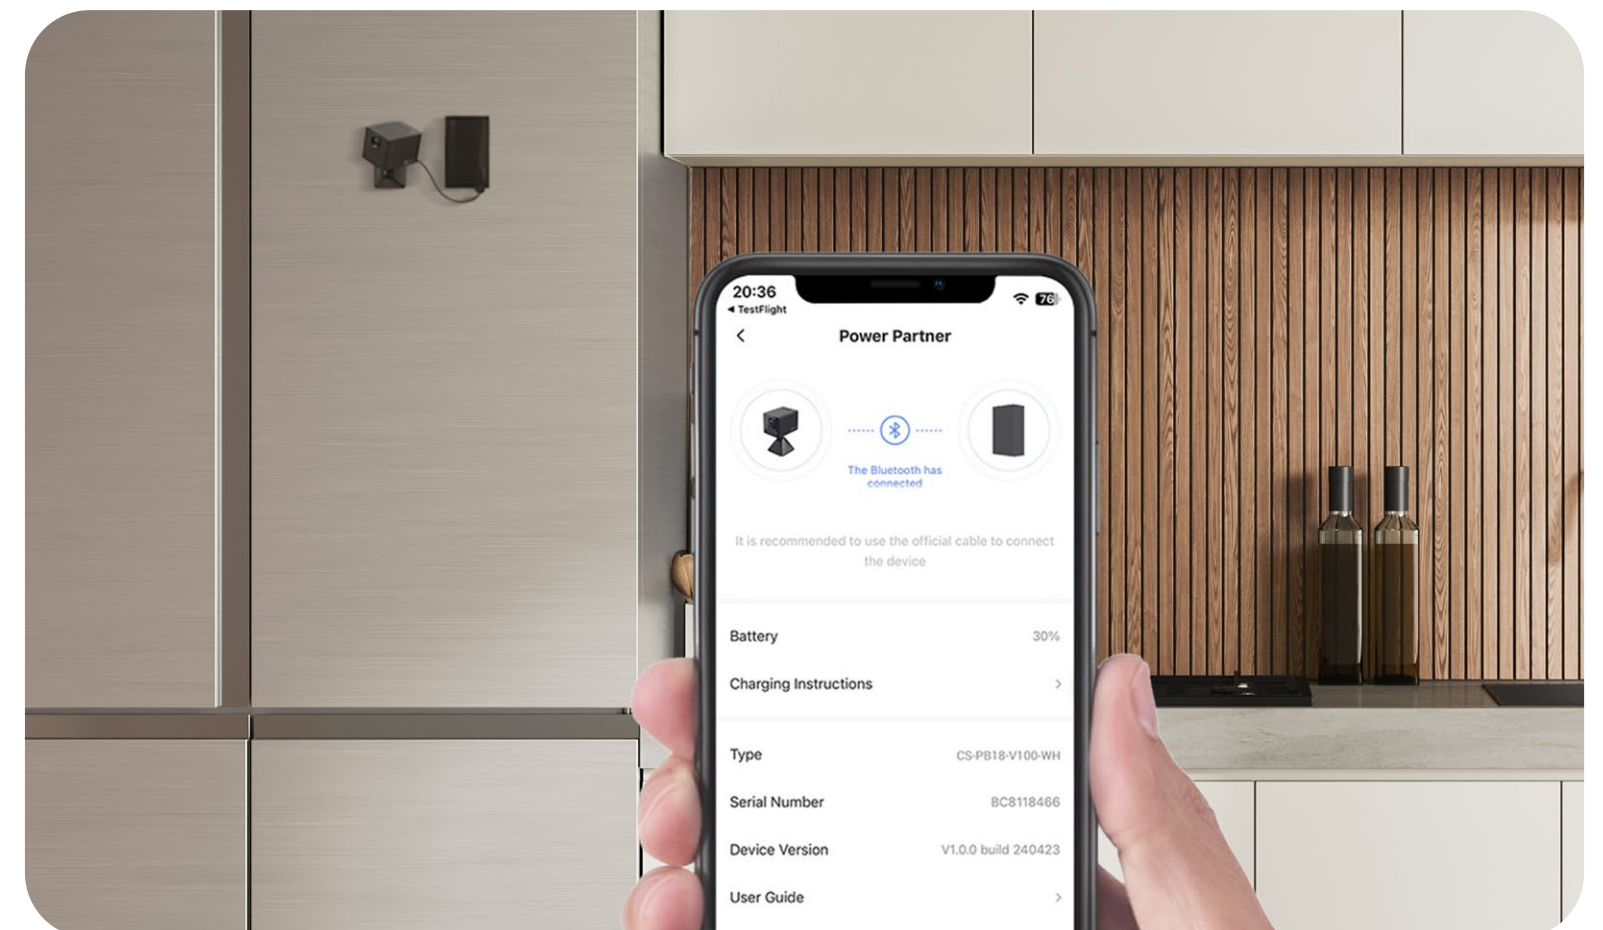

[Learn More >](#)

5,200 battery capacity

Supports low-current charging

Battery level monitoring via the EZVIZ App

Flexible setup with a magnetic base

Non-stop protection, always in action

Harness the power of EZVIZ's advanced AOV technology for enhanced safety and more efficient power usage.

[About the EZVIZ AOV Technology >](#)

01

A plenty of recordings, even in quiet hours

When on AOV, the camera automatically wakes up at set intervals to generate continuous recordings, even if there isn't an event. You can always relive a day with a time-lapse video, or go through activities with standard event videos.